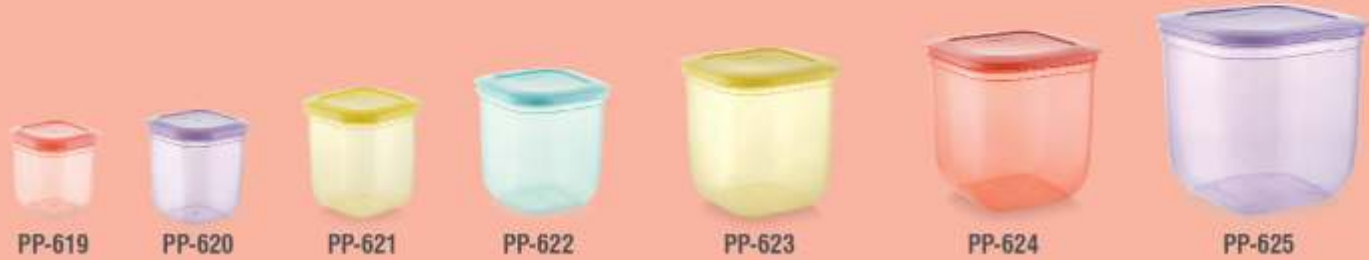

Malta
air-tight containers

MALTA SQUARE CONTAINER MINI - 5 PCS SET
PP-320 | PP-321 | PP-322 | PP-323 | PP-324

MALTA SQUARE CONTAINER - 4 PCS SET

- | | |
|---|---|
| PP-619
Capacity 245 ml
Size 7.0 L x 7.0 W x 7.3 H cm | PP-621
Capacity 825 ml
Size 10.3 L x 10.3 W x 11.7 H cm |
| PP-620
Capacity 470 ml
Size 8.4 L x 8.4 W x 9.3 H cm | PP-622
Capacity 1575 ml
Size 12.5 L x 12.5 W x 13.5 H cm |